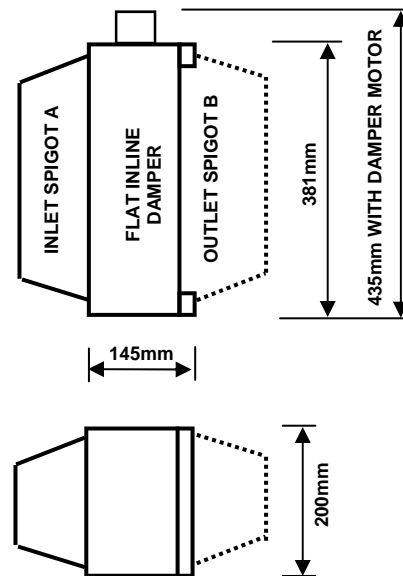

- Insulation.
- Damper blades and gears.
- Manual damper handles.
- Motorised damper shafts.
- Adaptors, blank plates and deflectors.
- Plastic cushion head box

DIMENSIONS

FLEXIBLE DUCT SIZES AVAILABLE	INLET SPIGOT A	OUTLET SPIGOT B
300 DIA	YES	YES
250 DIA	YES	YES
200 DIA	YES	YES
150 DIA	YES*	YES*
CLIP-IN DOUBLE ADAPTOR	YES	YES
CUSHION HEAD BOX	NO	YES

* The outlet can be fitted with two (Ø150mm) neck adapters by using a CLIP-IN DOUBLE ADAPTER.

Important: Both Ø150mm outlets would be controlled by the same damper.

CLIP-IN EXACTAIR REGULATOR (C-EAR)

CEAR