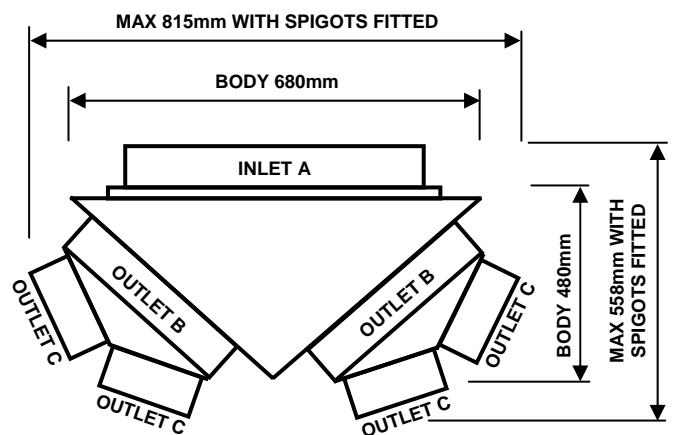

- Internal or external insulation.
- Damper blades and gears.
- Manual damper handles.
- Motorised damper shafts.
- Adaptors, blank plates and deflectors.
- Day/night damper facilities.

DIMENSIONS

ADAPTOR SIZES AVAILABLE	INLET SPIGOT A	OUTLET SPIGOTS B	OUTLET SPIGOTS C
550 DIA	YES	NO	NO
500 DIA	YES	NO	NO
450 DIA	YES	NO	NO
400 DIA	YES (USE 545 TO 360 ADAPTOR)	YES	NO
350 DIA	YES (USE 545 TO 360 ADAPTOR)	YES	NO
300 DIA	YES (USE 545 TO 360 ADAPTOR)	YES	YES
250 DIA	YES (USE 545 TO 360 TO 280 ADAPTOR)	YES (USE 360 TO 280 ADAPTOR)	YES
200 DIA	YES (USE 545 TO 360 TO 280 ADAPTOR)	YES (USE 360 TO 280 ADAPTOR)	YES
150 DIA	NO	NO	YES
DOUBLE ADAPTOR	NO	YES	YES (FOR 150 DIA SPIGOTS)
BLANK	NO	YES	YES