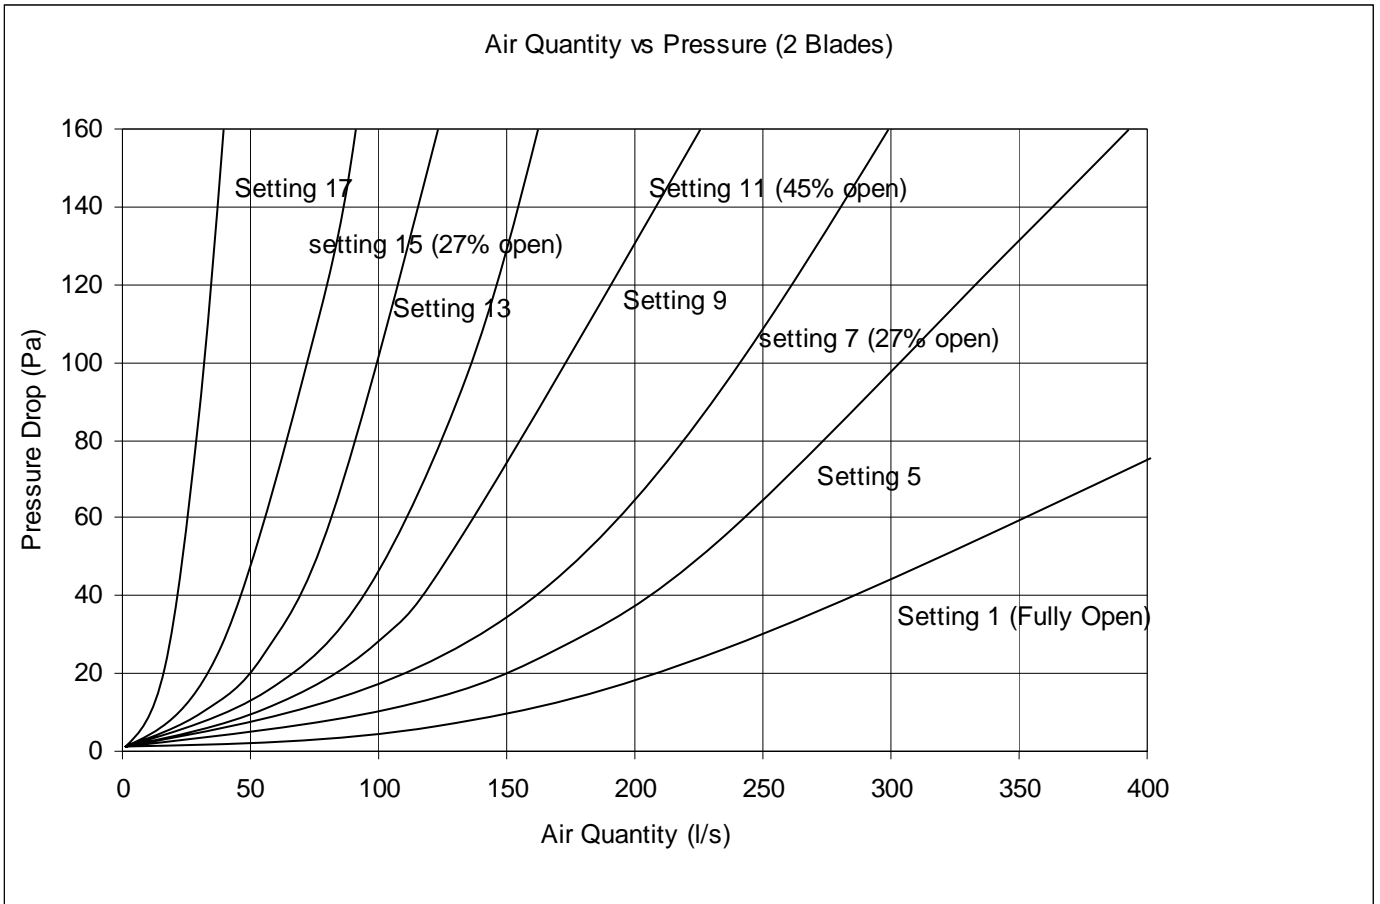

OPPOSED BLADE DAMPER PERFORMANCE (4 BLADE)

OPPOSED BLADE DAMPER PERFORMANCE (6 BLADE)