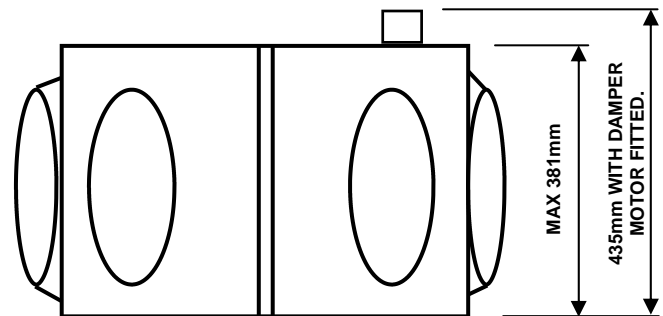

- Internal or external insulation.
- Damper blades and gears.
- Manual damper handles.
- Motorised damper shafts.
- Adaptors, blank plates and deflectors.
- Day/night damper facilities.

DIMENSIONS

ADAPTOR SIZES AVAILABLE	INLET SPIGOT A	OUTLET SPIGOTS B	OUTLET SPIGOTS C
550 DIA	YES	NO	NO
500 DIA	YES	NO	NO
450 DIA	YES	NO	NO
400 DIA	YES (USE 545 TO 360 ADAPTOR)	YES	NO
350 DIA	YES (USE 545 TO 360 ADAPTOR)	YES	NO
300 DIA	YES (USE 545 TO 360 ADAPTOR)	YES	YES
250 DIA	YES (USE 545 TO 360 TO 280 ADAPTOR)	YES (USE 360 TO 280 ADAPTOR)	YES
200 DIA	YES (USE 545 TO 360 TO 280 ADAPTOR)	YES (USE 360 TO 280 ADAPTOR)	YES
150 DIA	NO	NO	YES
DOUBLE ADAPTOR	NO	YES	YES (FOR 150 DIA SPIGOTS)
BLANK	NO	YES	YES