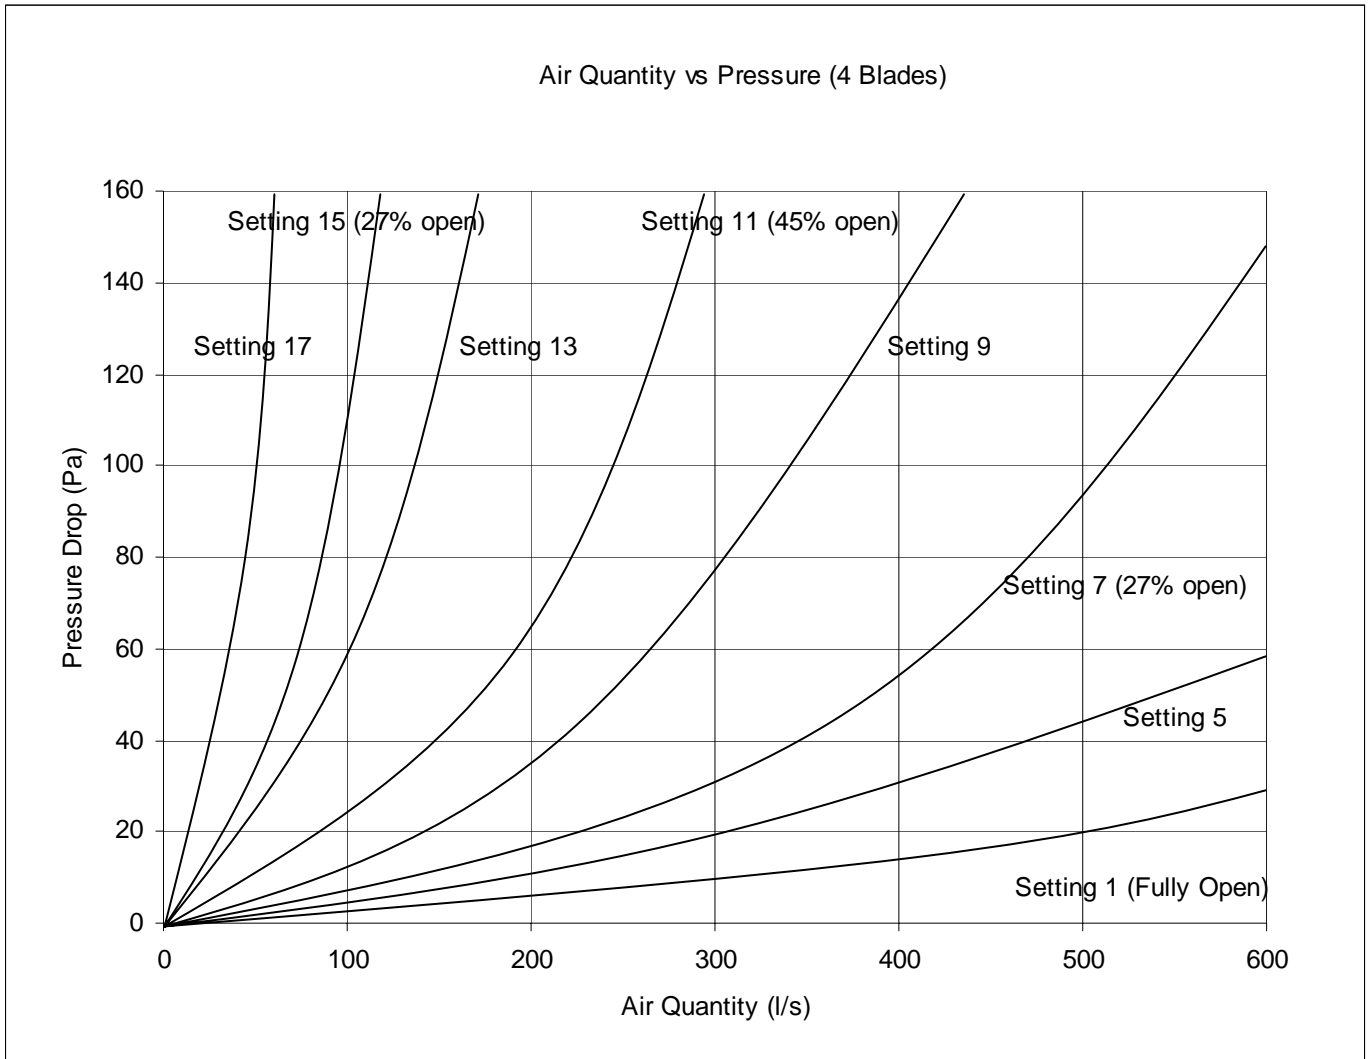

OPPOSED BLADE DAMPER PERFORMANCE (4 BLADE)

OPPOSED BLADE DAMPER PERFORMANCE (6 BLADE)