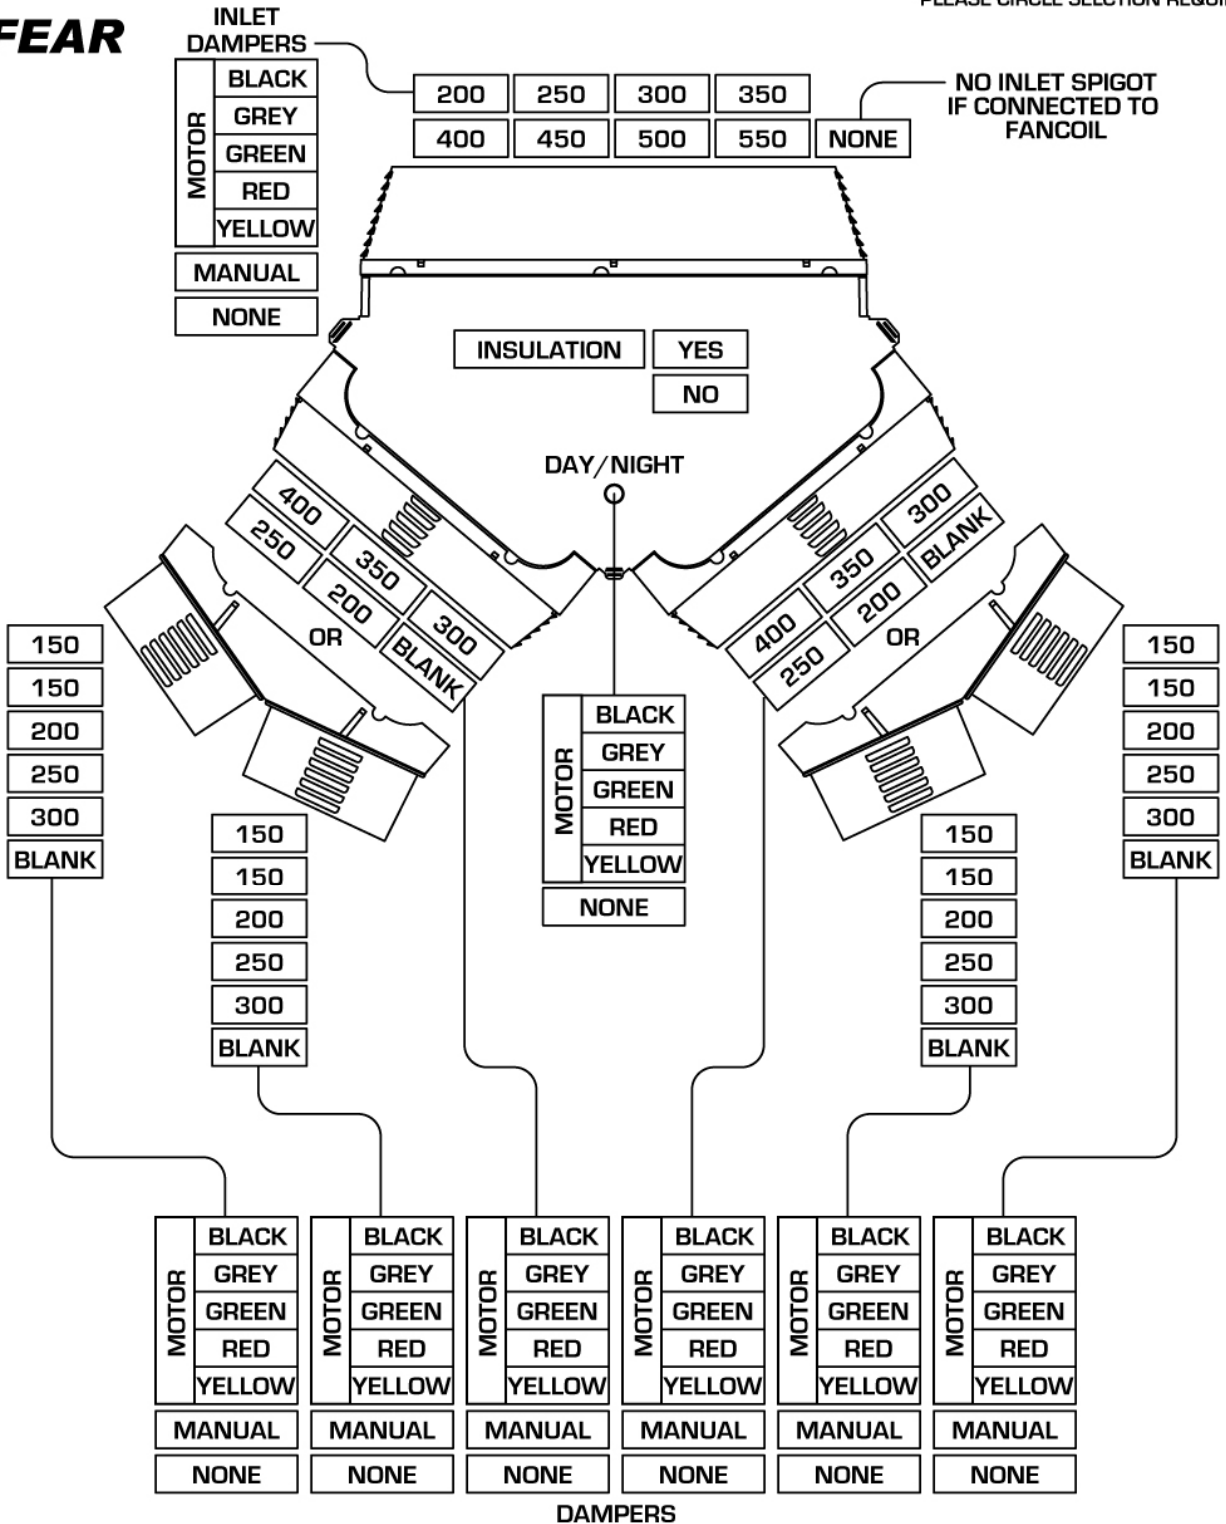

FITTINGS - PLASTIC EXACTAIR - ORDER FORM

FINAL EXACTAIR REGULATOR (F-EAR)

*PLEASE CIRCLE SELECTION REQUIRED

FEAR

BLACK	240V	ADM	
GREY	24V	CLIP24	GENIII & ZS
GREEN	24V	ADM24GREENP	CAP
RED	24V	ADM24S	VAV
YELLOW	24V	ELV24