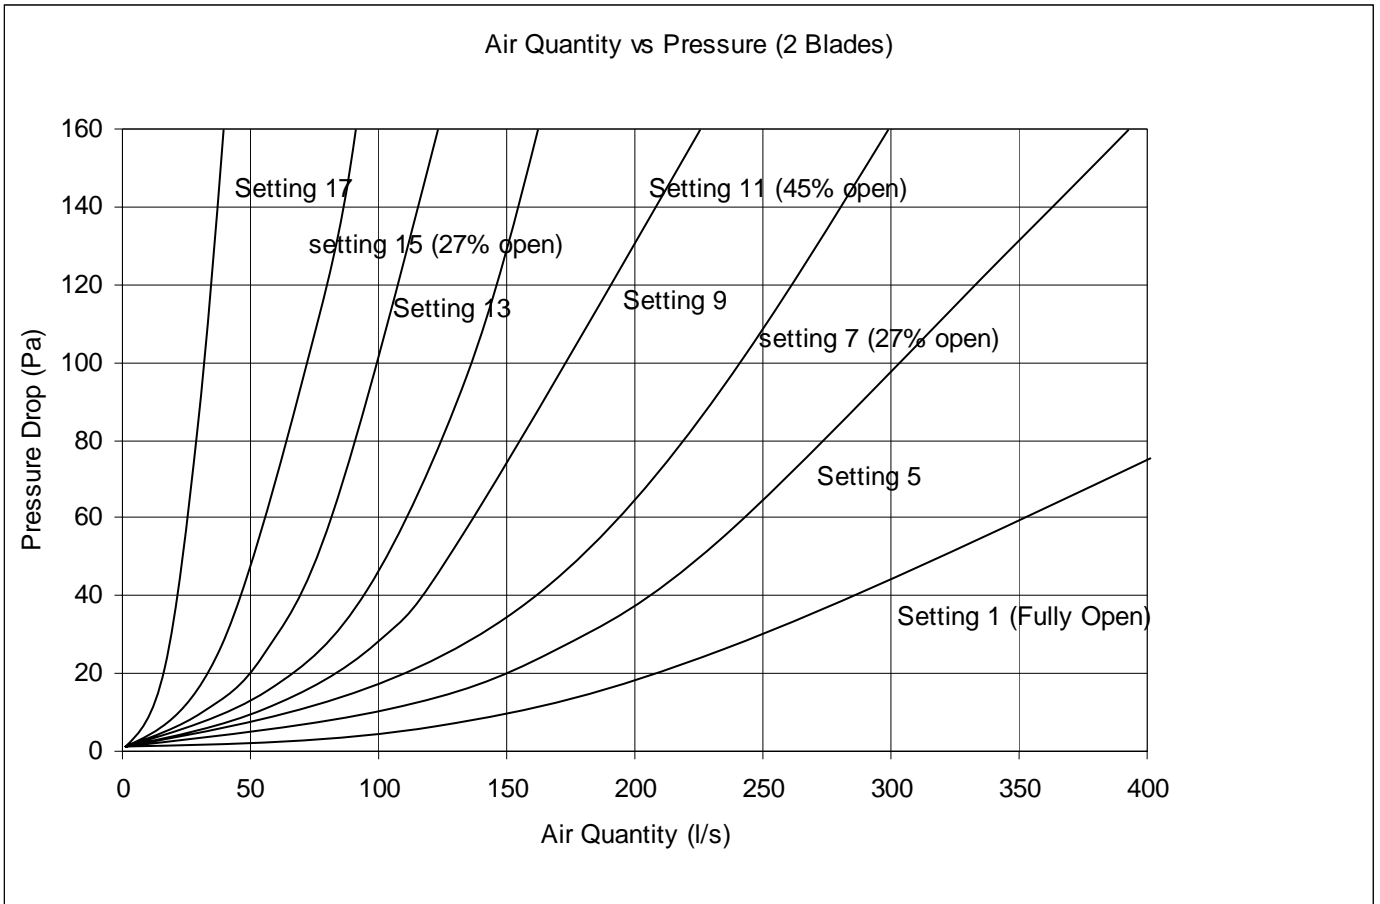

DIMENSIONS

FITTINGS - PLASTIC EXACTAIR - ORDER FORM

SMALL EXACTAIR REGULATOR (S-EAR)

BLACK	240V	ADM	
GREY	24V	CLIP24	GENIII & ZS
GREEN	24V	ADM24GREENP	CAP
RED	24V	ADM24S	VAV
YELLOW	24V	ELV24	

OPPOSED BLADE DAMPER PERFORMANCE (4 BLADE)