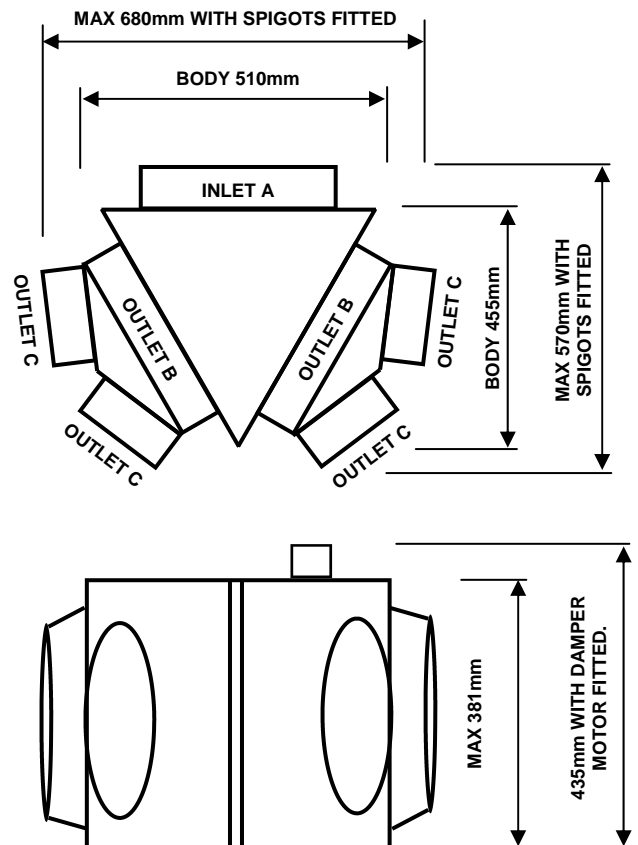

FITTINGS - PLASTIC SMALL EXACT AIR REGULATOR

AdvantageAir

FEATURES

- Up to 4 outlets can be fitted.
- Can be easily transported in breakdown form.
- Uses the same adaptors as Streamline diffusers.
- Easily modified to suit any configuration.
- Can be internally insulated.
- Can incorporate manual or motorised dampers.
- Lower cost than conventional Y pieces or double branch take-offs.
- Can be fitted with a day/night damper arrangement which uses a single motor to drive both sets of damper blades.

APPLICATIONS

- evaporative cooling.
- reverse cycle air conditioning.
- heating.
- ventilation.

ADAPTOR SIZES AVAILABLE	INLET SPIGOT A	OUTLET SPIGOTS B	OUTLET SPIGOTS C
550 DIA	NO	NO	NO
500 DIA	NO	NO	NO
450 DIA	NO	NO	NO
400 DIA	YES	YES	NO
350 DIA	YES	YES	NO
300 DIA	YES	YES	YES
250 DIA	YES (USE 360 TO 280 ADAPTOR)	YES (USE 360 TO 280 ADAPTOR)	YES
200 DIA	YES (USE 360 TO 280 ADAPTOR)	YES (USE 360 TO 280 ADAPTOR)	YES
150 DIA	NO	NO	YES
DOUBLE ADAPTOR	NO	YES	YES (FOR 150 DIA SPIGOTS)
BLANK	NO	YES	YES

DIMENSIONS

FITTINGS - PLASTIC EXACTAIR - ORDER FORM

SMALL EXACTAIR REGULATOR (S-EAR)

BLACK	240V	ADM	
GREY	24V	CLIP24	GENIII & ZS
GREEN	24V	ADM24GREENP	CAP
RED	24V	ADM24S	VAV
YELLOW	24V	ELV24	

OPPOSED BLADE DAMPER PERFORMANCE (4 BLADE)