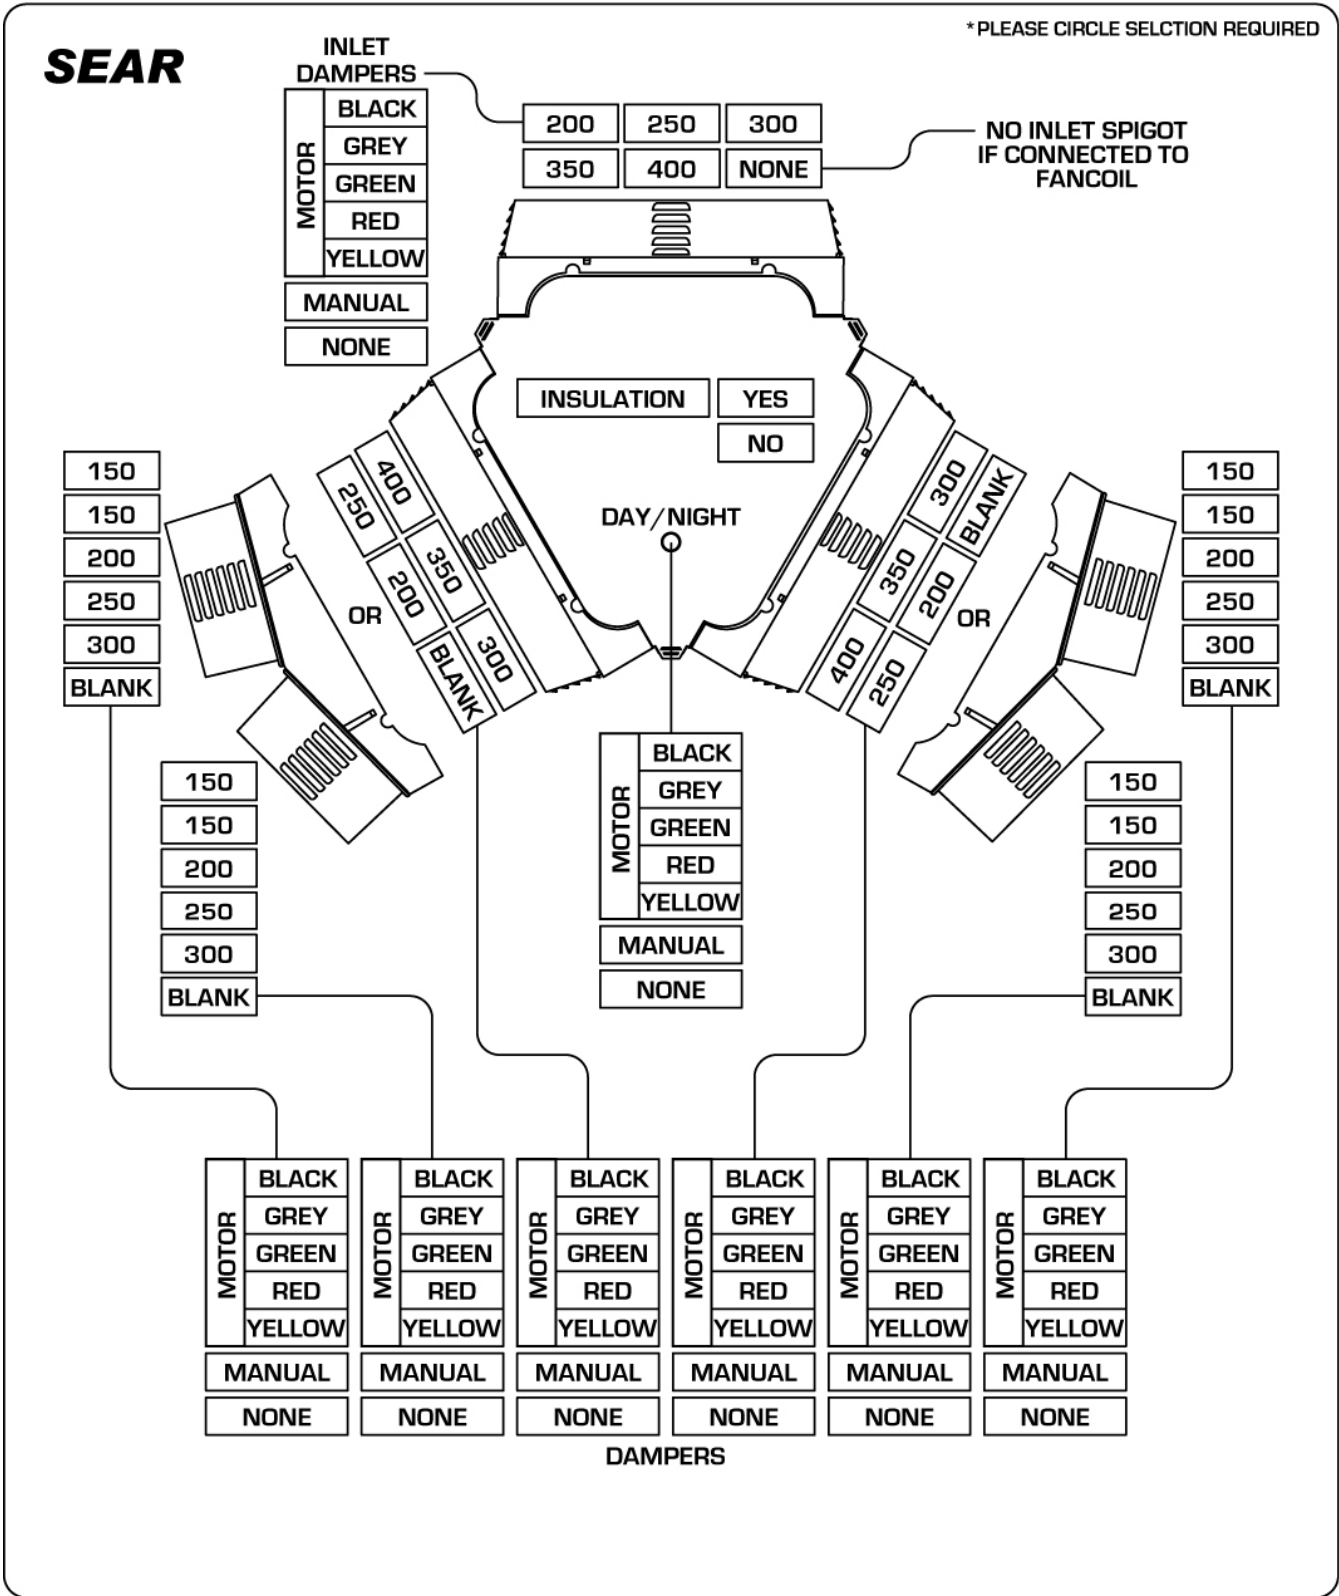

FITTINGS - PLASTIC EXACTAIR - ORDER FORM

SMALL EXACTAIR REGULATOR (S-EAR)

BLACK	240V	ADM	
GREY	24V	CLIP24	GENIII & ZS
GREEN	24V	ADM24GREENP	CAP
RED	24V	ADM24S	VAV
YELLOW	24V	ELV24